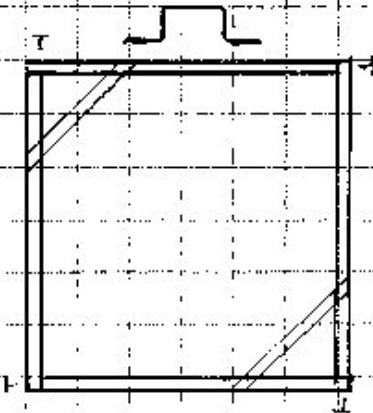

LASHINGS BOXES

11/1/03

(4) NESTLED BOXES :

- (1) DIAGONAL LASH
- (2) SQUARE LASH
- (3) SHEAR LASH
- (4) TRIPOD LASH

PIECES :

- (4) 24 x 1 x 6
- (4) 22 x 1 x 6
- (4) 20 x 1 x 4
- (4) 18 x 1 x 4
- (1) HANDLE
- (4) SCREW-IN EYELETS
- (2) STRETCH CORDS
- (8) CORNER STRAPS
- (LOT) 2" STAVES

CUTS :

DIAG

NOTE! THE CENTER OF BOARDS DO NOT ALIGN W/ EACH OTHER, SO ADJUST CUT LOCATIONS TO LINE UP HOLES ON OPPOSITE SIDES. (3/8" OFFSET)

Inquiry Jet